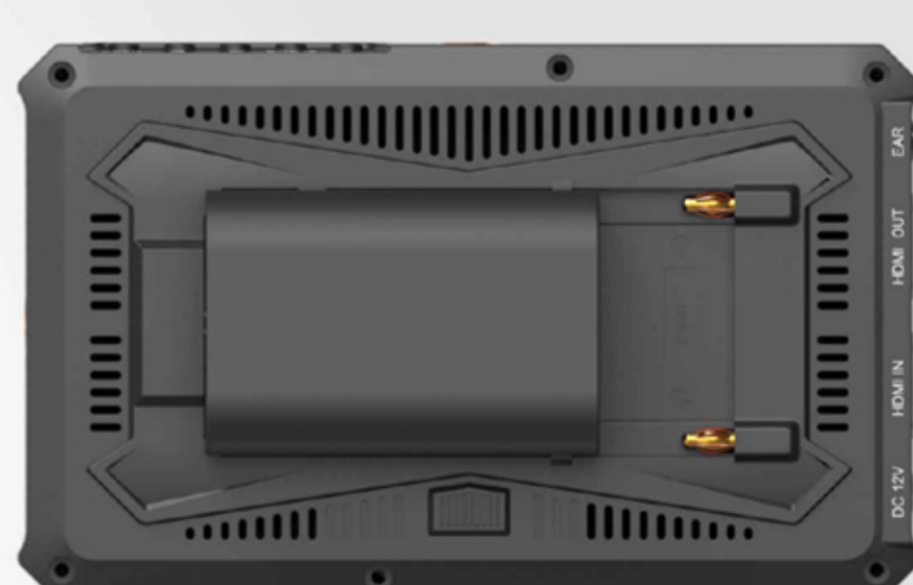

Canon LP-E6 Battery