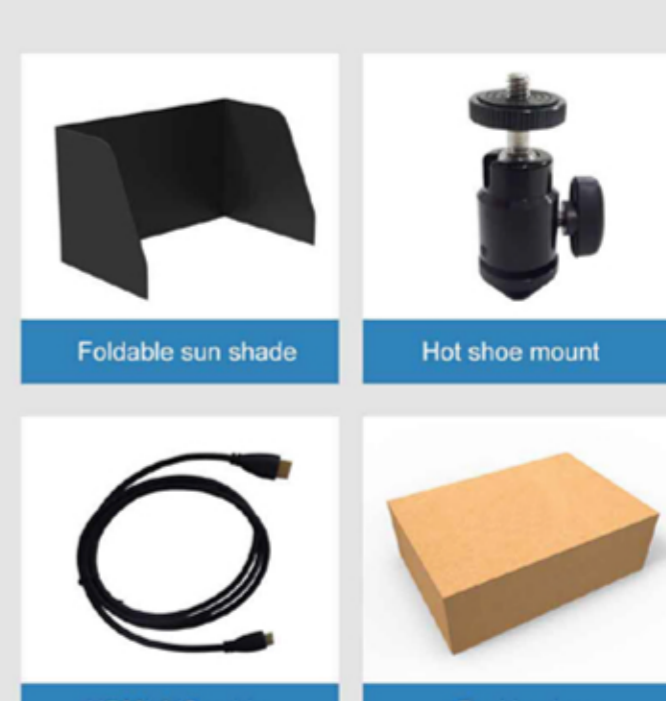

118g Light-weight Design

SPECIFICATIONS | ACCESSORIES

DISPLAY	Display Screen	5" 8bit IPS
	Physical Resolution	1920×1080 (441ppi)
	Aspect Ratio	16:9
	Brightness	400cd/m²
INPUT OUTPUT	Contrast	1000:1
	Viewing Angle	170°/170°(H/V)
AUDIO	HDMI	1
	Speaker	1
POWER	Ear Phone Slot	1
	Current	600mA (12V)
	Input Voltage	DC 7-24V
	Battery Support	Sony F970 / Canon LP-E6
ENVIRONMENT	Power Consumption	≤9W
	Operating Temperature	-20℃~50℃
	Storage Temperature	-30℃~70℃
DIMENSION	Dimension (LWD)	129.6×80.1×23.6mm
	Weight	118g
HDMI FORMAT	4K HDMI	4096×2160 24p / 3840×2160 (23/24/25/29/30p)