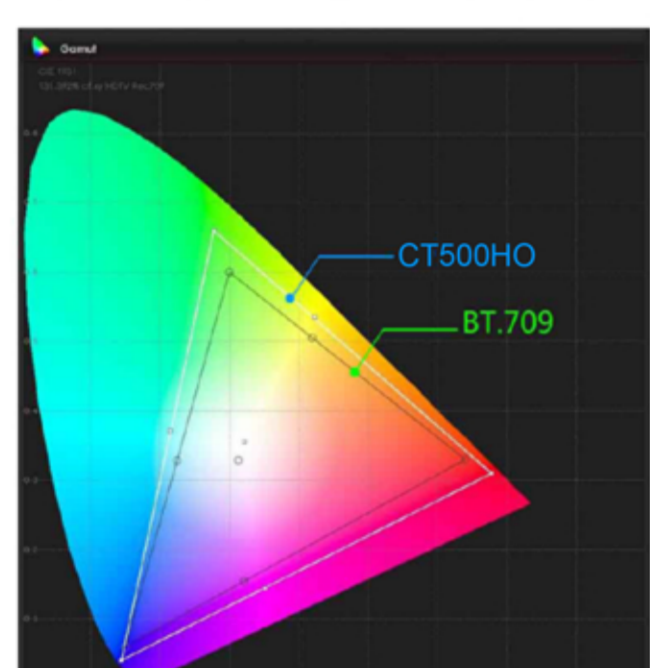

Wide Color Gamut

The wide color space supporting ITU-R BT.709, matching with strict color calibration that makes accurate color reproduction and excellent grayscale.