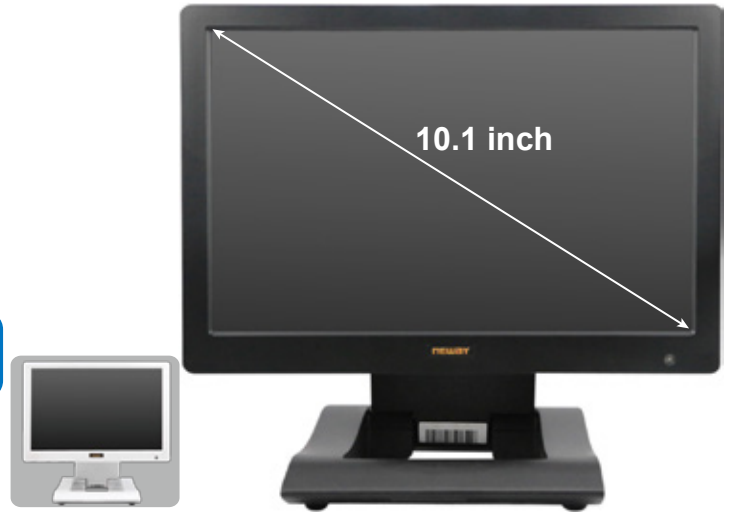

10.1 inch Multi-Function LCD Monitor

- 10.1 inch Widescreen, LED Backlight
- 1280x800 IPS LCD Panel, Full View Angle
- Abundant signal interface
- Desktop Folding bracket
- VESA 75MM mounting holes
- 5-wires resistive touch panel available

FEATURE

Mode Shift between FULL / 16:9 / 4:3 / 1.85:1 / 2.35:1

Base on different signal input or Practical purposes, you can change the display mode between FULL / 16:9 / 4:3 / 1.85:1 / 2.35:1.

Image Flip Function

CL1015N/NT has Image Flip(Horizontally & Vertically) function.

Abundant Interface

VESA 75MM mounting holes

SPECIFICATIONS

Model No.	CL1015N(Without touch) CL1015NT(With touch)	Contrast	800:1
Description	10.1 inch Multi-Function LCD Monitor	Viewing Angle	170° / 170°(H/V)
LCD Size	10.1 inch	Input Voltage	DC 7-24V
Resolution	1280 x 800	Power consumption	≤10w
Backlight	LED	Operating Temperature	0 ~ 50 °C
Signal Input	VGA, HDMI, DVI, VIDEO	Store temperature	-20 ~ 60 °C
EAR Jack	x1	Size:(LWD)	245mmx168mmx29.5mm
5-wires resistive touch	Optional	Weight	995g
Aspect Ratio	FULL / 16:9 / 4:3 / 1.85:1 / 2.35:1.	Accessories	DC Adapter, HDMI/VGA/AV cable,Manual, Remote control,Touch Pen & Drive CD(For touch)
Brightness	350cd/m ²		