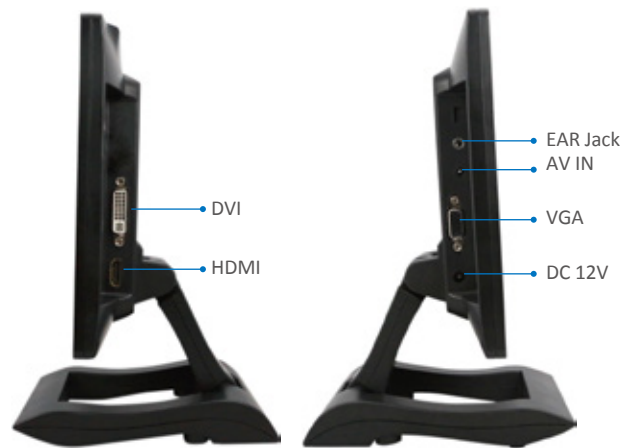

10.1 inch Multi-Function LCD Monitor

- 10.1 inch Widescreen, LED Backlight
- 1280x800 IPS LCD Panel, Full View Angle
- Abundant signal interface
- Desktop Folding bracket
- VESA 75MM mounting holes
- 5-wires resistive touch panel available

FEATURE

Mode Shift between FULL / 16:9 / 4:3 / 1.85:1 / 2.35:1

Base on different signal input or Practical purposes, you can change the display mode between FULL / 16:9 / 4:3 / 1.85:1 / 2.35:1.

Image Flip Function

CL1015N/NT has Image Flip(Horizontally & Vertically) function.

Abundant Interface

VESA 75MM mounting holes

SPECIFICATIONS

Model No.	CL1015N(Without touch) CL1015NT(With touch)	Contrast	800:1
Description	10.1 inch Multi-Function LCD Monitor	Viewing Angle	170° / 170°(H/V)
LCD Size	10.1 inch	Input Voltage	DC 7-24V
Resolution	1280 x 800	Power consumption	≤10w
Backlight	LED	Operating Temperature	0 ~ 50 °C
Signal Input	VGA, HDMI, DVI, VIDEO	Store temperature	-20 ~ 60 °C
EAR Jack	x1	Size:(LWD)	245mmx168mmx29.5mm
5-wires resistive touch	Optional	Weight	995g
Aspect Ratio	FULL / 16:9 / 4:3 / 1.85:1 / 2.35:1.	Accessories	DC Adapter, HDMI/VGA/AV cable,Manual, Remote control,Touch Pen & Drive CD(For touch)
Brightness	350cd/m ²		