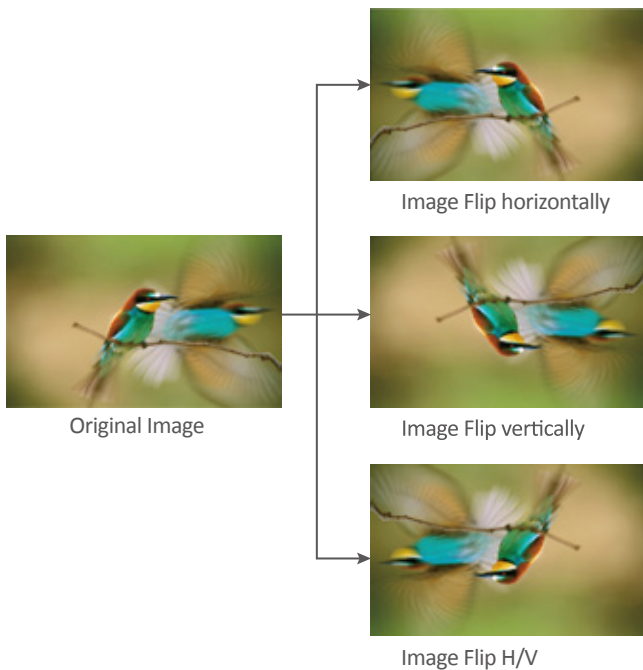

10.1 inch Multi-Function LCD Monitor

- 10.1 inch Widescreen, LED Backlight
- 1280x800 IPS LCD Panel, Full View Angle
- Abundant signal interface
- Desktop Folding bracket
- VESA 75MM mounting holes
- 5-wires resistive touch panel available

FEATURE

Mode Shift between FULL / 16:9 / 4:3 / 1.85:1 / 2.35:1

Base on different signal input or Practical purposes, you can change the display mode between FULL / 16:9 / 4:3 / 1.85:1 / 2.35:1.

Image Flip Function

CL1015N/NT has Image Flip(Horizontally & Vertically) function.

Abundant Interface

VESA 75MM mounting holes

SPECIFICATIONS

Model No.	CL1015N(Without touch) CL1015NT(With touch)	Contrast	800:1
Description	10.1 inch Multi-Function LCD Monitor	Viewing Angle	170° / 170°(H/V)
LCD Size	10.1 inch	Input Voltage	DC 7-24V
Resolution	1280 x 800	Power consumption	≤10w
Backlight	LED	Operating Temperature	0 ~ 50 °C
Signal Input	VGA, HDMI, DVI, VIDEO	Store temperature	-20 ~ 60 °C
EAR Jack	x1	Size:(LWD)	245mmx168mmx29.5mm
5-wires resistive touch	Optional	Weight	995g
Aspect Ratio	FULL / 16:9 / 4:3 / 1.85:1 / 2.35:1.	Accessories	DC Adapter, HDMI/VGA/AV cable,Manual, Remote control,Touch Pen & Drive CD(For touch)
Brightness	350cd/m ²		